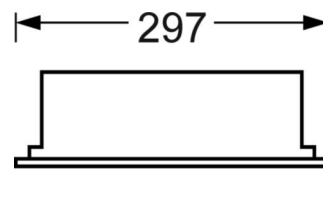

LIGHTING TECHNOLOGY

Placement	LED, Colour rendering/Light colour $\text{CRI} \geq 80 / 4000\text{K}$
Colour tolerance (MacAdam)	3SDCM
Photobiological safety (Luminaire)	RG0
Nominal luminous flux	4291lm
LED service life	50000h L80/B10 ($T_q 25^\circ\text{C}$)
Luminaire luminous efficiency	170lm/W
UGR lat./long.	18.1 / 19.1

DEEP-LINK

<https://www.regiolum.de/en/article/72532034153>

Reference	LED 4300lm 840
η_{LB}	100 %
$\Phi \downarrow / \uparrow$	100 % / 0 %
UGR lat./long.	18.1 / 19.1
VDU	$65^\circ < 3000\text{cd/m}^2$

MECHANICS

Housing colour	traffic white RAL 9016
Dimensions (LxWxH/DxH)	1197mm x 297mm x 89mm
Depth	82mm
Ceiling system	ceilings with visible T-rails [s-TS] (300x1200 mm), Concealed symmetrical rail construction [VS] (300x1200 mm), cut-out ceilings [AD]
Ceiling cut-out (LxW/D)	1185mm x 285mm
Installation depth	150mm [AD]; 250mm [s-TS]; 150mm [s-TS] min; 150mm [VS]
Weight (net)	6.65kg
Type of installation	Installation in clean room ceilings, Ceiling installation individual mounting

Dimensions

L	1197 mm	Length
B	297 mm	Width
H	89 mm	Height
T	82 mm	Depth
DA(L)	1185 mm	Cutting dimension length
DA(B)	285 mm	Cutting dimension width
DS min	15 mm	Ceiling thickness minimum
DS max	40 mm	Ceiling thickness maximum
Et(min)	150 mm	Ceiling distance minimum - minimum dimension (visible T-rail)
Et(AD)	150 mm	Ceiling distance minimum (cut-out ceiling)
Et(TS)	250 mm	Ceiling distance minimum - recommended (visible T-rail)
Et(VS)	150 mm	Ceiling distance minimum (concealed symmetrical)
MLTS1	1200 mm	Module dimension length (visible T-rail)
MLTS_1/2	1200	Module dimension length (visible T-rail) 1/2
MLVS	1200 mm	Module dimension length (concealed symmetrical)
MBTS1	300 mm	Module dimension width (visible T-rail)
MBTS_1/2	300	Module dimension width (visible T-rail) 1/2
MBVS	300 mm	Module dimension width (concealed symmetrical)