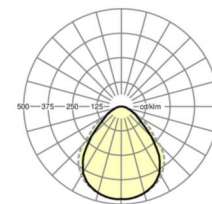

CHARACTERISTICS

Order number	72532034153
EAN number	4020863330584
Commodity code	94051190
Certification mark	IP 54, Protection class I, VDU $65^\circ < 3000$, F, IPA, Clean room, HACCP DIN10500/Food/IFS/BRC, Indoor, CE
Impact resistance (IK rating)	IK03
Ambient temperatur	$t_a 25^\circ\text{C}$
Warranty period	5 years
State funding programs	BEG - Federal funding for efficient buildings (valid only for Germany)

ELECTRICAL ENGINEERING

Controller	Electronic driver (1 pcs.)
System output	25W
Mains voltage	230V/50Hz
Circuit breakers (inrush current)	19 pieces/B10, 30 pieces/B16, 31 pieces/C10, 50 pieces/C16
Energy efficiency class/light source	C

LIGHTING TECHNOLOGY

Placement	LED, Colour rendering/Light colour $\text{CRI} \geq 80 / 4000\text{K}$
Colour tolerance (MacAdam)	3SDCM
Photobiological safety (Luminaire)	RG0
Nominal luminous flux	4291lm
LED service life	50000h L80/B10 ($T_q 25^\circ\text{C}$)
Luminaire luminous efficiency	170lm/W
UGR lat./long.	18.1 / 19.1

DEEP-LINK

<https://www.regiolum.de/en/article/72532034153>